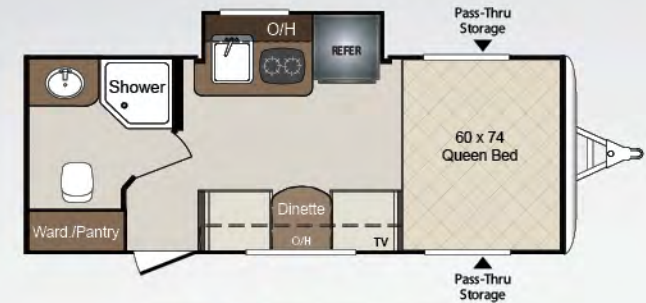

167SLGT NEW

171RKCT

172RBCT

WEIGHTS AND MEASUREMENTS

MODEL	SHIPPING WEIGHT	CARRYING CAPACITY	HITCH	LENGTH*	WIDTH	HEIGHT	FRESH WATER	WASTE WATER	GRAY WATER	LPG	AWNING
167SLCT	2675	1325	500	20'	6' 4"	9' 6"	36	30	30	20	8'
171RKCT	3000	860	360	20'	6' 4"	9' 6"	36	30	30	20	8'
172RBCT	2890	1010	415	20'	6' 4"	9' 6"	36	30	30	20	8'

171RKCT KITCHEN

172RBCT SHOWN IN GUNMETAL DECOR

172RBCT BATHROOM

TOP COLT FEATURES

DRY CAMPING PACKAGE

20 lbs LP Tank with Hard Cover

13.5k A/C

20k Furnace