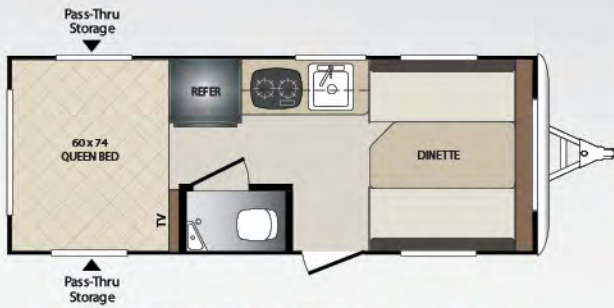

167SLGT NEW

171RKCT

172RBCT

WEIGHTS AND MEASUREMENTS

MODEL	SHIPPING WEIGHT	CARRYING CAPACITY	HITCH	LENGTH*	WIDTH	HEIGHT	FRESH WATER	WASTE WATER	GRAY WATER	LPG	AWNING
167SLCT	2675	1325	500	20'	6' 4"	9' 6"	36	30	30	20	8'
171RKCT	3000	860	360	20'	6' 4"	9' 6"	36	30	30	20	8'
172RBCT	2890	1010	415	20'	6' 4"	9' 6"	36	30	30	20	8'

171RKCT KITCHEN

172RBCT SHOWN IN GUNMETAL DECOR

172RBCT BATHROOM

TOP COLT FEATURES

DRY CAMPING PACKAGE

20 lbs LP Tank with Hard Cover

13.5k A/C

20k Furnace